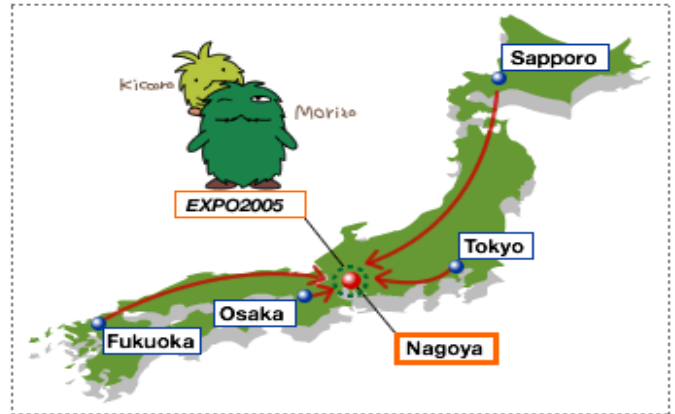

JAPAN Tour

Update in Progress.
Thank you.

Please Contact:

Jolly Time Travel Service Ltd.

#128, 9700-105 Avenue,

Edmonton AB T5H 4J1

Phone: (780) 428-8484 Fax: (780) 424-1626

Toll free: 1-888-611-6618